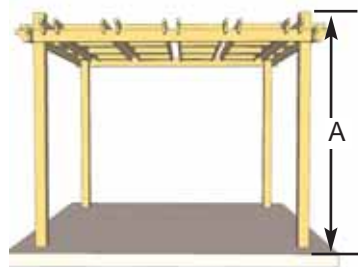

10'x12' Breeze Pergola

Item#BZ1012

The Breeze is versatile enough to be enjoyed by the pool, on your deck or at a place in your backyard that you would love to escape to.

The 10'x12' Breeze Kit Includes:

- Notched and Pre-drilled Girders
- Notched and Pre-marked Joists
- 4 - 5 3/8" x 5 3/8" Posts
- Western Red Cedar Construction
- Hardware Included (screws, nails and lag bolts)
- Step by Step Detailed Assembly Manual.

Specifications:

- A: Post Height = 108"
B: Outside Post to Post Depth = 120"
C: Outside Post to Post Width = 144"

Materials List:

- 5 3/8" x 5 3/8" Posts
1 1/2"t x 5 1/2"w Girders and Joists
*Post Mounts not Included in kit.