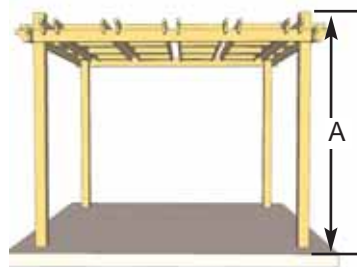

10'x12' Breeze Pergola

Item#BZ1012

The Breeze is versatile enough to be enjoyed by the pool, on your deck or at a place in your backyard that you would love to escape to.

The 10'x12' Breeze Kit Includes:

- Notched and Pre-drilled Girders
- Notched and Pre-marked Joists
- 4 - 5 3/8" x 5 3/8" Posts
- Western Red Cedar Construction
- Hardware Included (screws, nails and lag bolts)
- Step by Step Detailed Assembly Manual.

Specifications:

- A: Post Height = 108"
B: Outside Post to Post Depth = 120"
C: Outside Post to Post Width = 144"

Materials List:

- 5 3/8" x 5 3/8" Posts
1 1/2"t x 5 1/2"w Girders and Joists
*Post Mounts not Included in kit.