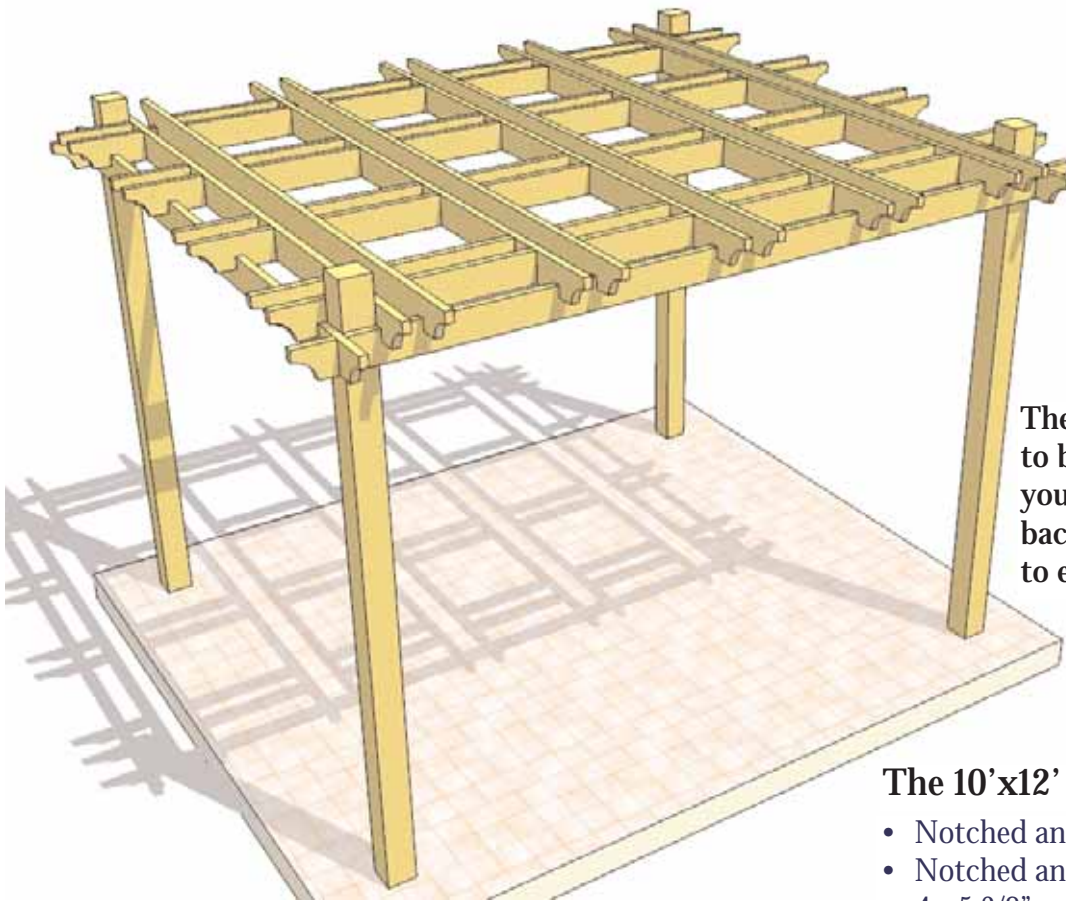

10'x12' Breeze Pergola

Item#BZ1012

The Breeze is versatile enough to be enjoyed by the pool, on your deck or at a place in your backyard that you would love to escape to.

The 10'x12' Breeze Kit Includes:

- Notched and Pre-drilled Girders
- Notched and Pre-marked Joists
- 4 - 5 3/8" x 5 3/8" Posts
- Western Red Cedar Construction
- Hardware Included (screws, nails and lag bolts)
- Step by Step Detailed Assembly Manual.

Specifications:

- A: Post Height = 108"
B: Outside Post to Post Depth = 120"
C: Outside Post to Post Width = 144"

Materials List:

- 5 3/8" x 5 3/8" Posts
1 1/2"t x 5 1/2"w Girders and Joists
*Post Mounts not Included in kit.