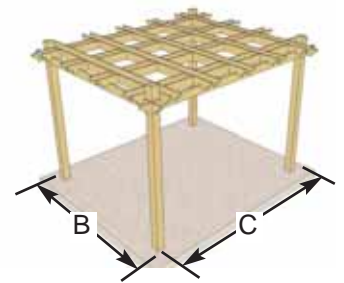

10'x12' Breeze Pergola

Item#BZ1012

The Breeze is versatile enough to be enjoyed by the pool, on your deck or at a place in your backyard that you would love to escape to.

The 10'x12' Breeze Kit Includes:

- Notched and Pre-drilled Girders
- Notched and Pre-marked Joists
- 4 - 5 3/8" x 5 3/8" Posts
- Western Red Cedar Construction
- Hardware Included (screws, nails and lag bolts)
- Step by Step Detailed Assembly Manual.

Specifications:

- A: Post Height = 108"
B: Outside Post to Post Depth = 120"
C: Outside Post to Post Width = 144"

Materials List:

- 5 3/8" x 5 3/8" Posts
1 1/2"t x 5 1/2"w Girders and Joists
*Post Mounts not Included in kit.