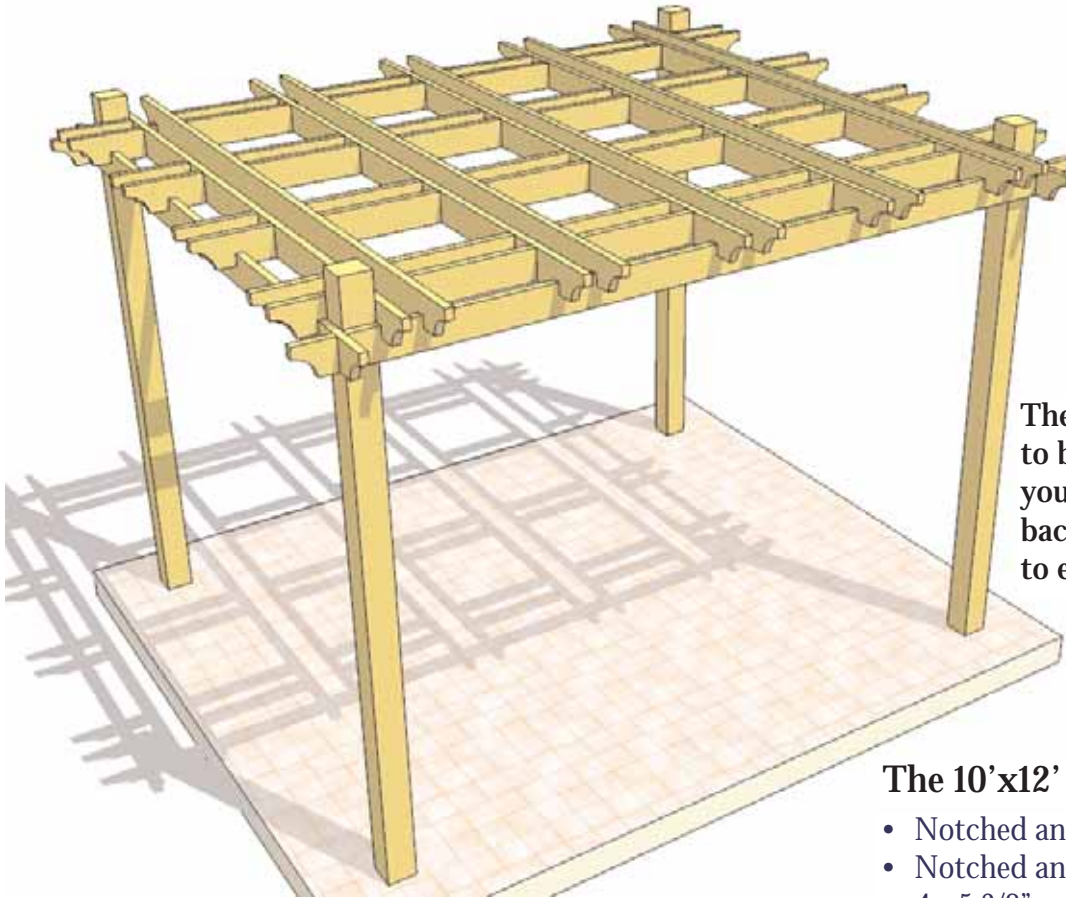

10'x12' Breeze Pergola

Item#BZ1012

The Breeze is versatile enough to be enjoyed by the pool, on your deck or at a place in your backyard that you would love to escape to.

The 10'x12' Breeze Kit Includes:

- Notched and Pre-drilled Girders
- Notched and Pre-marked Joists
- 4 - 5 3/8" x 5 3/8" Posts
- Western Red Cedar Construction
- Hardware Included (screws, nails and lag bolts)
- Step by Step Detailed Assembly Manual.

Specifications:

- A: Post Height = 108"
B: Outside Post to Post Depth = 120"
C: Outside Post to Post Width = 144"

Materials List:

- 5 3/8" x 5 3/8" Posts
1 1/2"t x 5 1/2"w Girders and Joists
*Post Mounts not Included in kit.