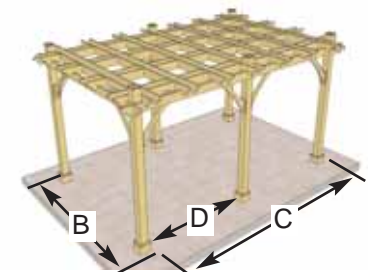

Materials List:

5 3/8" x 5 3/8" Posts

1 1/2"t x 5 1/2"w Girders and Joists

*Post Mounts not Included in kit.

Shipping Pkg. Size: 23" w 30" h x 142" l
Shipping Weight: = 950 lbs