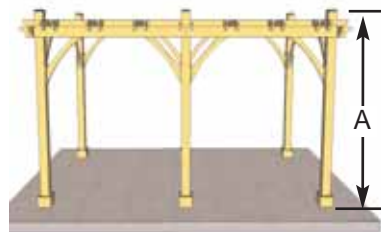

Materials List:

5 3/8" x 5 3/8" Posts

1 1/2"t x 5 1/2"w Girders and Joists

*Post Mounts not Included in kit.

Shipping Pkg. Size: 23" w 30" h x 142" l
Shipping Weight: = 950 lbs