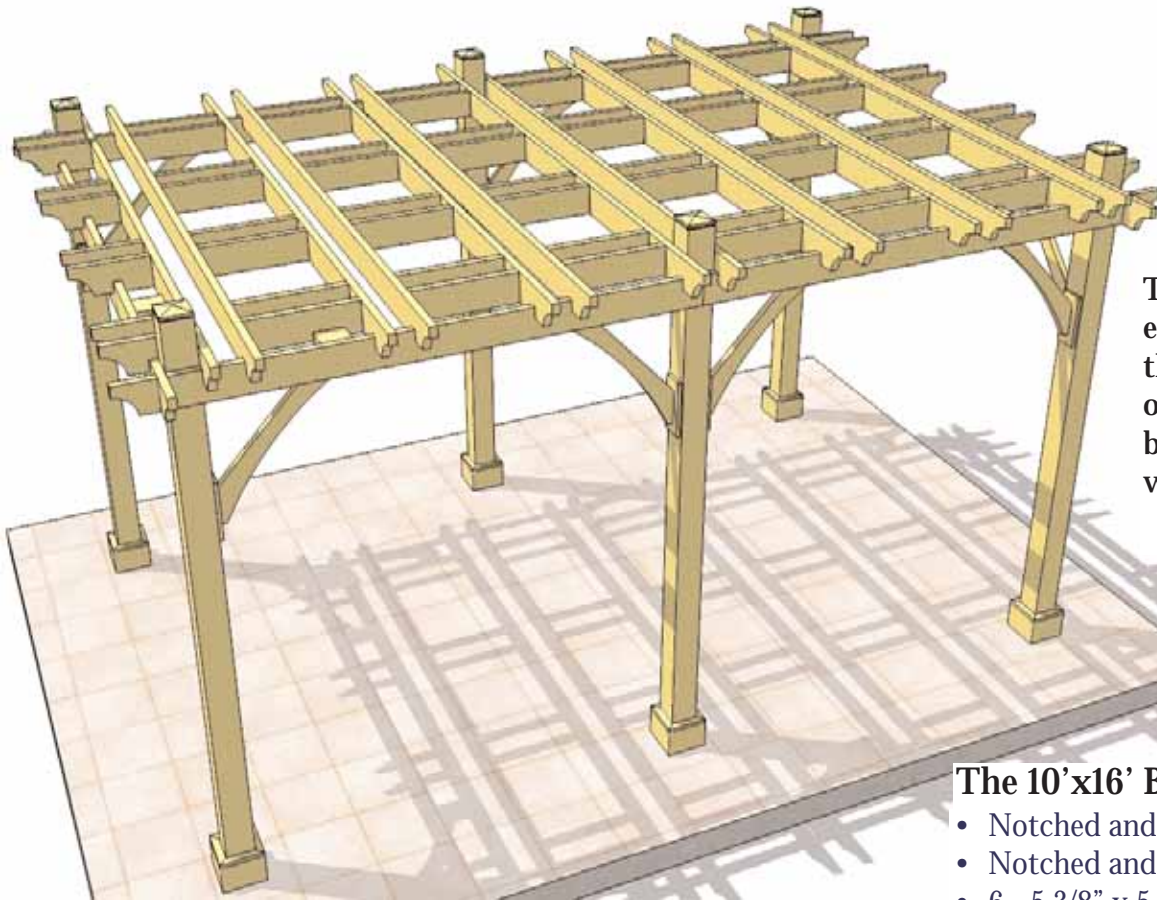

10'x16' Breeze Pergola

Item#BZ1016

The Breeze is versatile enough to be enjoyed by the pool, on your deck or at a place in your backyard that you would love to escape to.

The 10'x16' Breeze Kit Includes:

- Notched and Pre-drilled Girders
- Notched and Pre-marked Joists
- 6 - 5 3/8" x 5 3/8" Posts
- Western Red Cedar Construction
- Hardware Included (screws, nails and lag bolts)
- Step by Step Detailed Assembly Manual.

Specifications:

- A: Post Height = 108"
 B: Outside Post to Post Depth = 120"
 C: Outside Post to Post Width = 192"
 D: Outside Post to Center Post = 87 3/4"

Materials List:

5 3/8" x 5 3/8" Posts

1 1/2"t x 5 1/2"w Girders and Joists