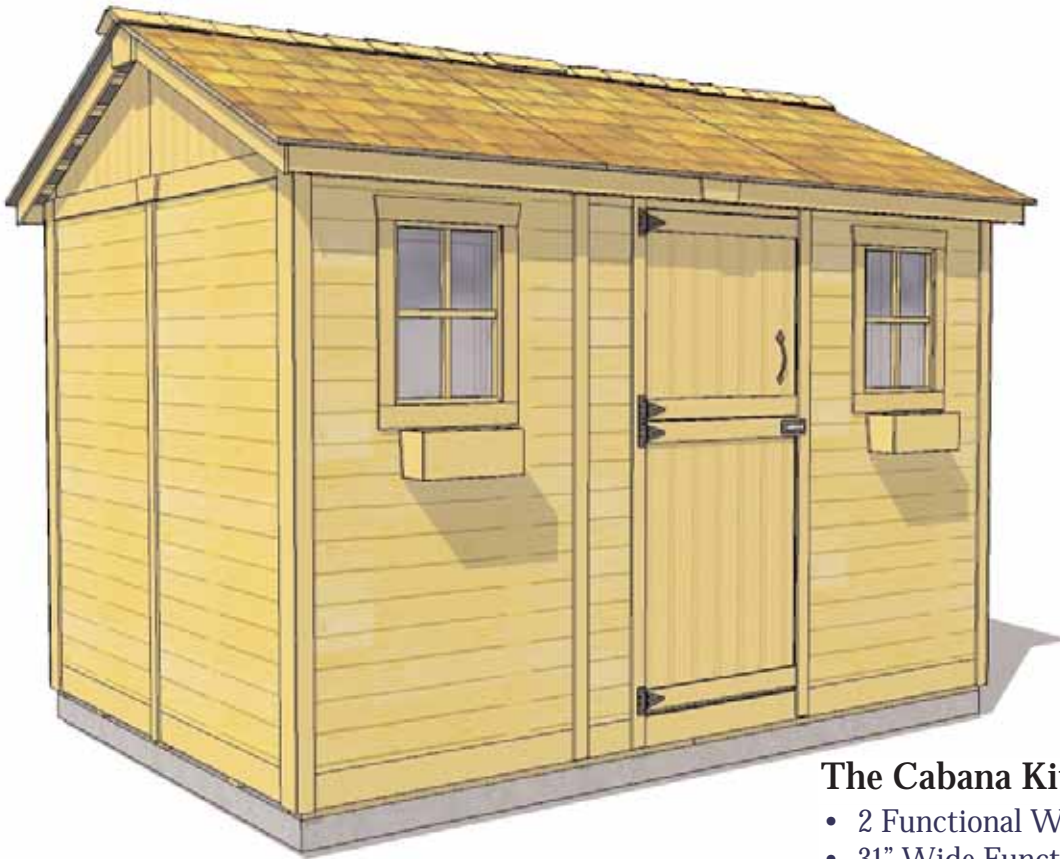

8'x12' Cabana Garden Shed

Item#CB128

The Cabana is an excellent multipurpose garden shed. Ideal as a playhouse, poolside retreat, workshop or storage building for garden or pool equipment.

The Cabana Kit Includes:

- 2 Functional Windows with Screens
- 31" Wide Functional Dutch Door
- Western Red Cedar Construction
- 2x3 Frame Construction
- Mahogany Veneer on Interior Panels
- Cedar Roof with Shingles Already Attached
- Panelized For Quick Assembly
- Hardware Included (screws and nails).

Specifications:

- A: Outside Height = 105"
 B: Outside Wall Depth = 98"
 C: Outside Wall Width = 138 1/2"
 D: Window Opening = 14" w x 20" h
 E: Door Dimensions = 31" w x 72" h

Shipping Pkg. Size: 52" w 54" h x 88" l
 Shipping Weight: = 1200 lbs