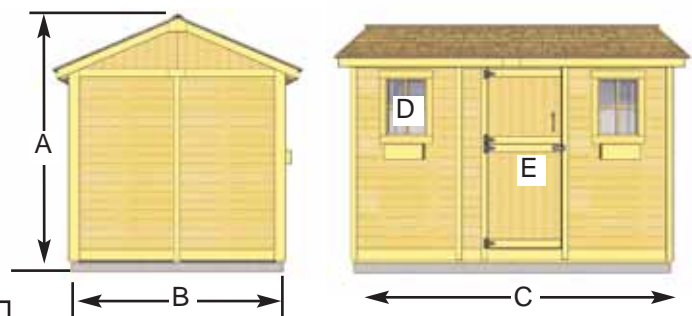

8'x12' Cabana Garden Shed

Item#CB128

The Cabana is an excellent multipurpose garden shed. Ideal as a playhouse, poolside retreat, workshop or storage building for garden or pool equipment.

The Cabana Kit Includes:

- 2 Functional Windows with Screens
- 31" Wide Functional Dutch Door
- Western Red Cedar Construction
- 2x3 Frame Construction
- Mahogany Veneer on Interior Panels
- Cedar Roof with Shingles Already Attached
- Panelized For Quick Assembly
- Hardware Included (screws and nails).

Specifications:

- A: Outside Height = 105"
 B: Outside Wall Depth = 98"
 C: Outside Wall Width = 138 1/2"
 D: Window Opening = 14" w x 20" h
 E: Door Dimensions = 31" w x 72" h

Shipping Pkg. Size: 52" w 54" h x 88" l
 Shipping Weight: = 1200 lbs