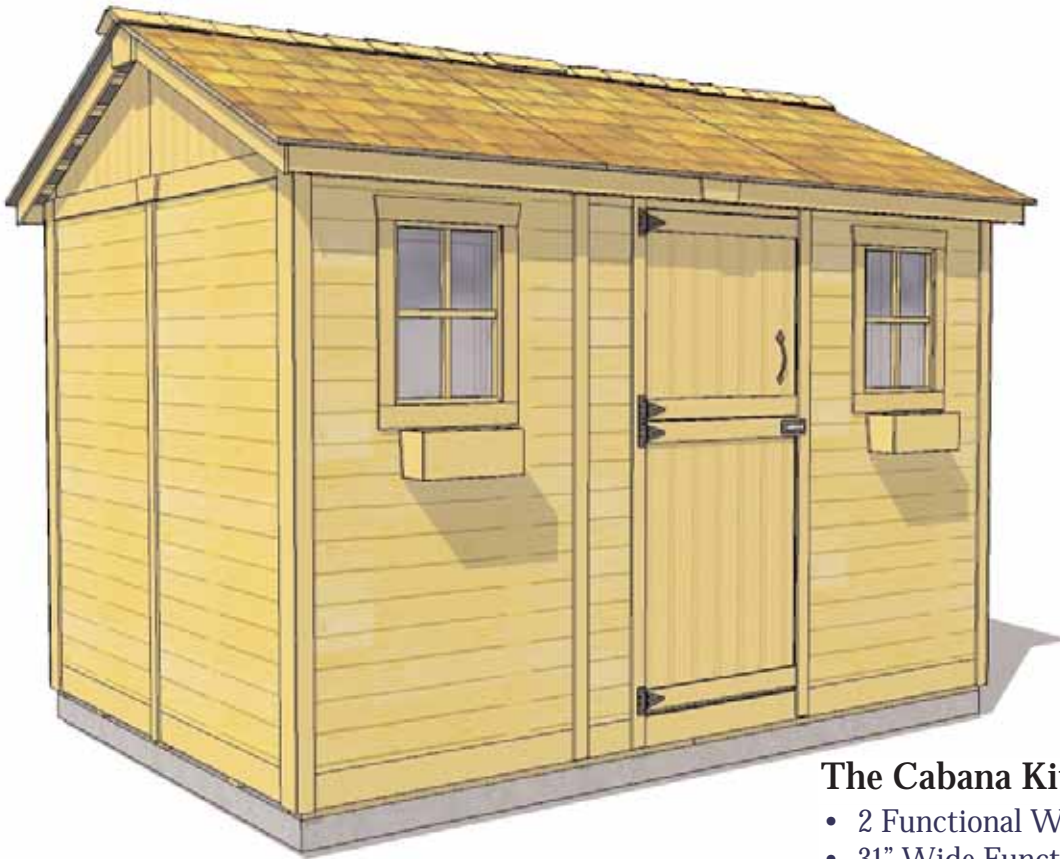

# 8'x12' Cabana Garden Shed

Item#CB128

The Cabana is an excellent multipurpose garden shed. Ideal as a playhouse, poolside retreat, workshop or storage building for garden or pool equipment.

### The Cabana Kit Includes:

- 2 Functional Windows with Screens
- 31" Wide Functional Dutch Door
- Western Red Cedar Construction
- 2x3 Frame Construction
- Mahogany Veneer on Interior Panels
- Cedar Roof with Shingles Already Attached
- Panelized For Quick Assembly
- Hardware Included (screws and nails).

### Specifications:

- A: Outside Height = 105"  
 B: Outside Wall Depth = 98"  
 C: Outside Wall Width = 138 1/2"  
 D: Window Opening = 14" w x 20" h  
 E: Door Dimensions = 31" w x 72" h

Shipping Pkg. Size: 52" w 54" h x 88" l  
 Shipping Weight: = 1200 lbs