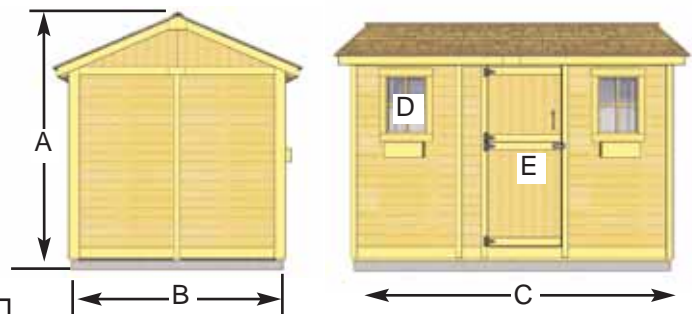

# 8'x12' Cabana Garden Shed

Item#CB128

The Cabana is an excellent multipurpose garden shed. Ideal as a playhouse, poolside retreat, workshop or storage building for garden or pool equipment.

### The Cabana Kit Includes:

- 2 Functional Windows with Screens
- 31" Wide Functional Dutch Door
- Western Red Cedar Construction
- 2x3 Frame Construction
- Mahogany Veneer on Interior Panels
- Cedar Roof with Shingles Already Attached
- Panelized For Quick Assembly
- Hardware Included (screws and nails).

### Specifications:

- A: Outside Height = 105"  
 B: Outside Wall Depth = 98"  
 C: Outside Wall Width = 138 1/2"  
 D: Window Opening = 14" w x 20" h  
 E: Door Dimensions = 31" w x 72" h

Shipping Pkg. Size: 52" w 54" h x 88" l  
 Shipping Weight: = 1200 lbs