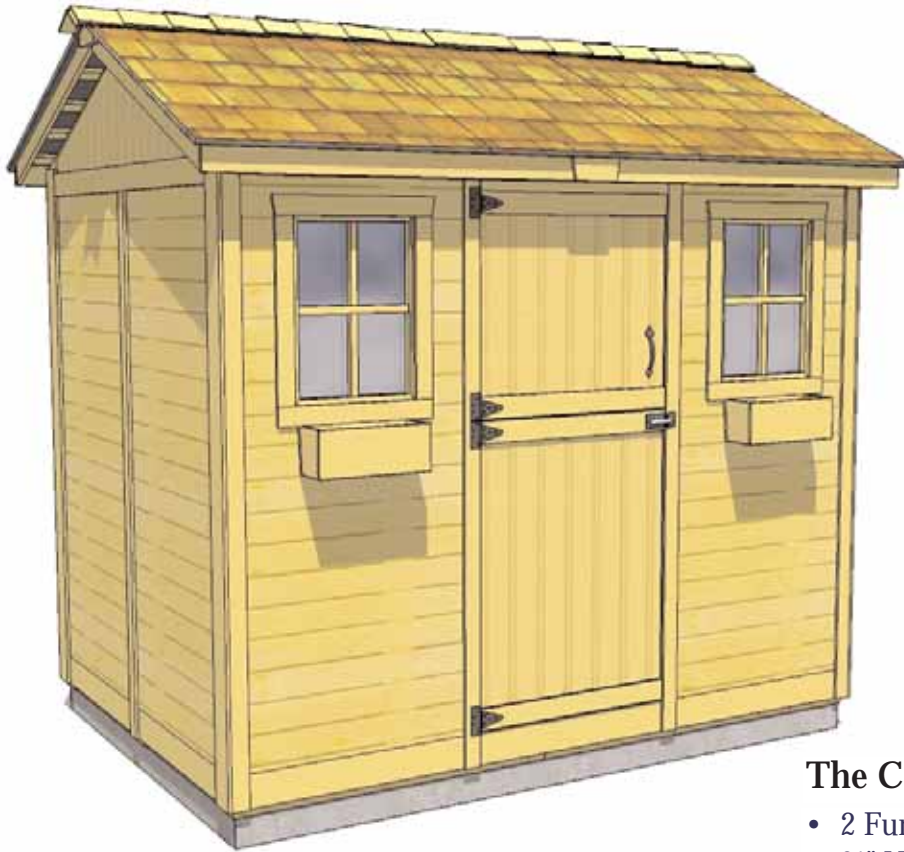

9'x6' Cabana Garden Shed

Item#CB96

The Cabana is an excellent multipurpose garden shed. Ideal as a playhouse, poolside retreat, workshop or storage building for garden or pool equipment.

The Cabana Kit Includes:

- 2 Functional Windows with Screens
- 31" Wide Functional Dutch Door
- Western Red Cedar Construction
- 2x3 Frame Construction
- Mahogany Veneer on Interior Panels
- Cedar Roof with Shingles Already Attached
- Panelized For Quick Assembly
- Hardware Included (screws and nails).

Specifications:

- A: Outside Height = 101"
- B: Outside Wall Depth = 77"
- C: Outside Wall Width = 106"
- D: Window Opening = 14" w x 20" h
- E: Door Dimensions = 31" w x 72" h

Shipping Pkg. Size: 48" w x 47" h x 88" l
Shipping Weight: = 950 lbs