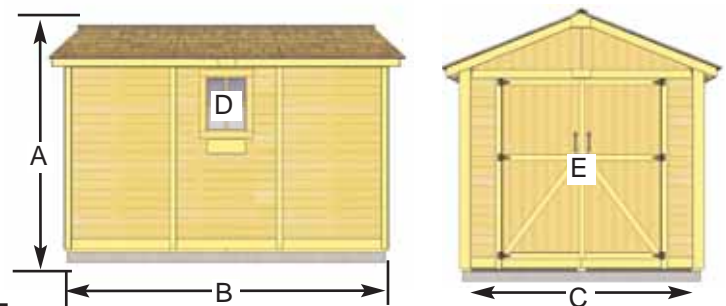

8'x12' SpaceMaker Storage Shed

Item#SM812

The SpaceMaker is our bestseller for storage solutions.

The SpaceMaker Kit Includes:

- 1 Fixed Window (16" w x 22" h)
- 62" Wide Double Doors
- Western Red Cedar Construction
- 2x3 Frame Construction
- Mahogany Veneer on Interior Panels
- Cedar Roof with Shingles Already Attached
- Panelized For Quick Assembly
- Hardware Included (screws and nails).

Specifications:

- A: Outside Height = 105"
- B: Outside Wall Depth = 138 1/2"
- C: Outside Wall Width = 98"
- D: Window Opening = 16" w x 22" h
- E: Door Dimensions = 62" w x 72" h

Shipping Pkg. Size: 52" w x 54" h x 88" l
Shipping Weight: = 1200 lbs