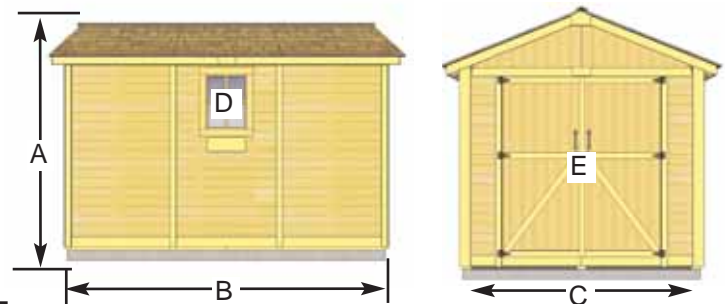

# 8'x12' SpaceMaker Storage Shed

Item#SM812

The SpaceMaker is our bestseller for storage solutions.

### The SpaceMaker Kit Includes:

- 1 Fixed Window (16" w x 22" h)
- 62" Wide Double Doors
- Western Red Cedar Construction
- 2x3 Frame Construction
- Mahogany Veneer on Interior Panels
- Cedar Roof with Shingles Already Attached
- Panelized For Quick Assembly
- Hardware Included (screws and nails).

### Specifications:

- A: Outside Height = 105"
- B: Outside Wall Depth = 138 1/2"
- C: Outside Wall Width = 98"
- D: Window Opening = 16" w x 22" h
- E: Door Dimensions = 62" w x 72" h

**Shipping Pkg. Size: 52" w x 54" h x 88" l**  
**Shipping Weight: = 1200 lbs**