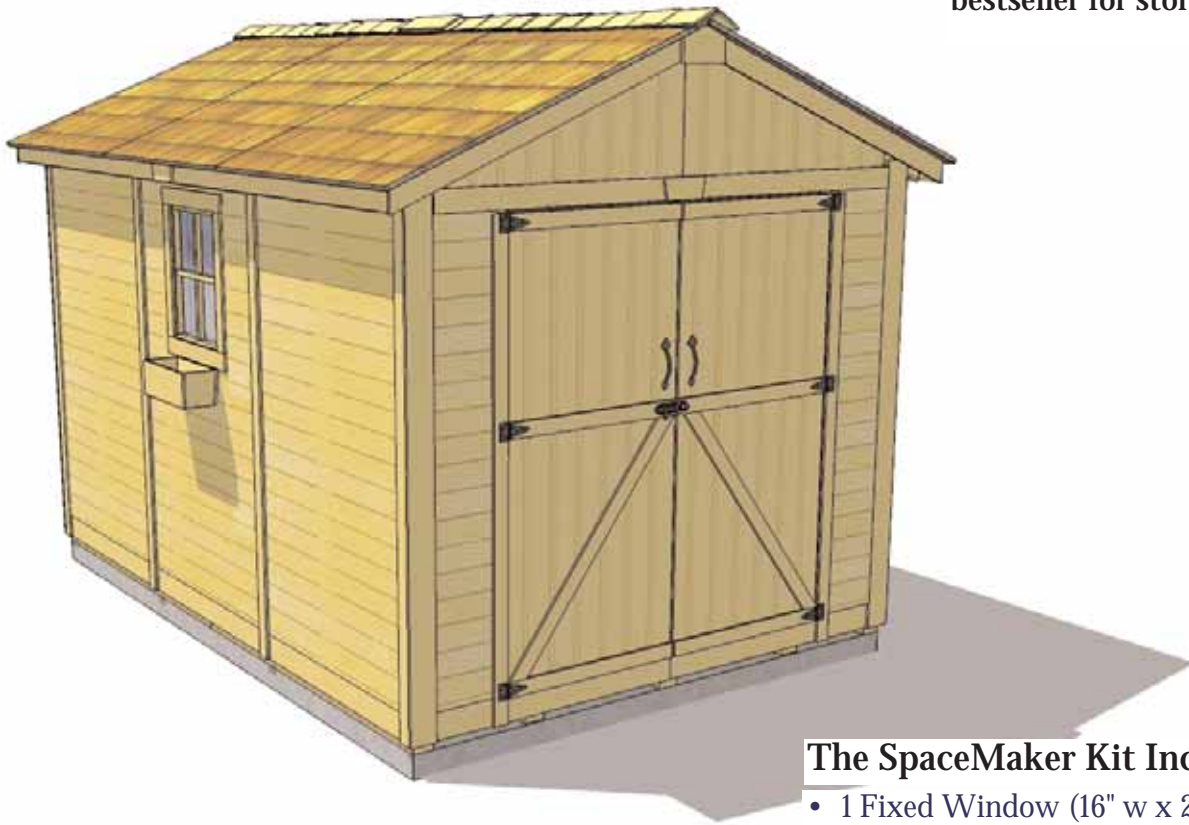

8'x12' SpaceMaker Storage Shed

Item#SM812

The SpaceMaker is our bestseller for storage solutions.

The SpaceMaker Kit Includes:

- 1 Fixed Window (16" w x 22" h)
- 62" Wide Double Doors
- Western Red Cedar Construction
- 2x3 Frame Construction
- Mahogany Veneer on Interior Panels
- Cedar Roof with Shingles Already Attached
- Panelized For Quick Assembly
- Hardware Included (screws and nails).

Specifications:

- A: Outside Height = 105"
- B: Outside Wall Depth = 138 1/2"
- C: Outside Wall Width = 98"
- D: Window Opening = 16" w x 22" h
- E: Door Dimensions = 62" w x 72" h

Shipping Pkg. Size: 52" w x 54" h x 88" l
Shipping Weight: = 1200 lbs