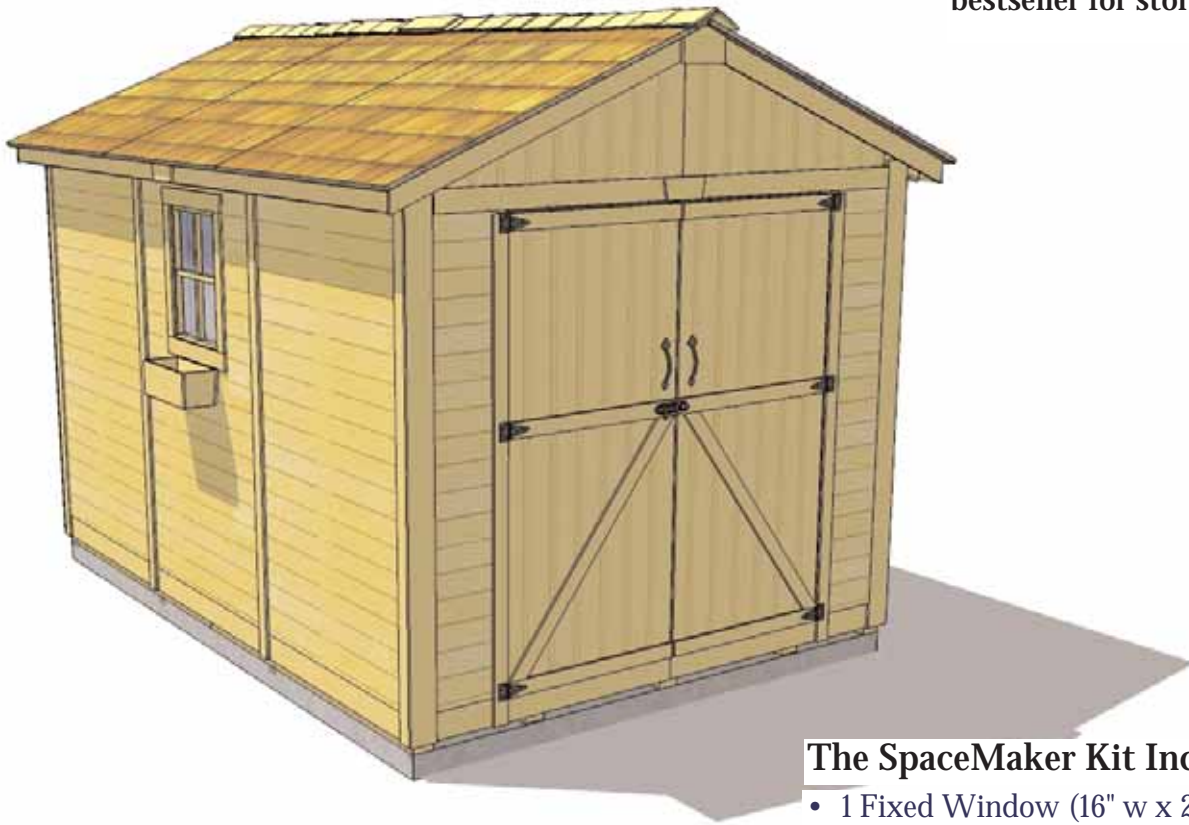

# 8'x12' SpaceMaker Storage Shed

Item#SM812

The SpaceMaker is our bestseller for storage solutions.

### The SpaceMaker Kit Includes:

- 1 Fixed Window (16" w x 22" h)
- 62" Wide Double Doors
- Western Red Cedar Construction
- 2x3 Frame Construction
- Mahogany Veneer on Interior Panels
- Cedar Roof with Shingles Already Attached
- Panelized For Quick Assembly
- Hardware Included (screws and nails).

### Specifications:

- A: Outside Height = 105"
- B: Outside Wall Depth = 138 1/2"
- C: Outside Wall Width = 98"
- D: Window Opening = 16" w x 22" h
- E: Door Dimensions = 62" w x 72" h

**Shipping Pkg. Size: 52" w x 54" h x 88" l**  
**Shipping Weight: = 1200 lbs**