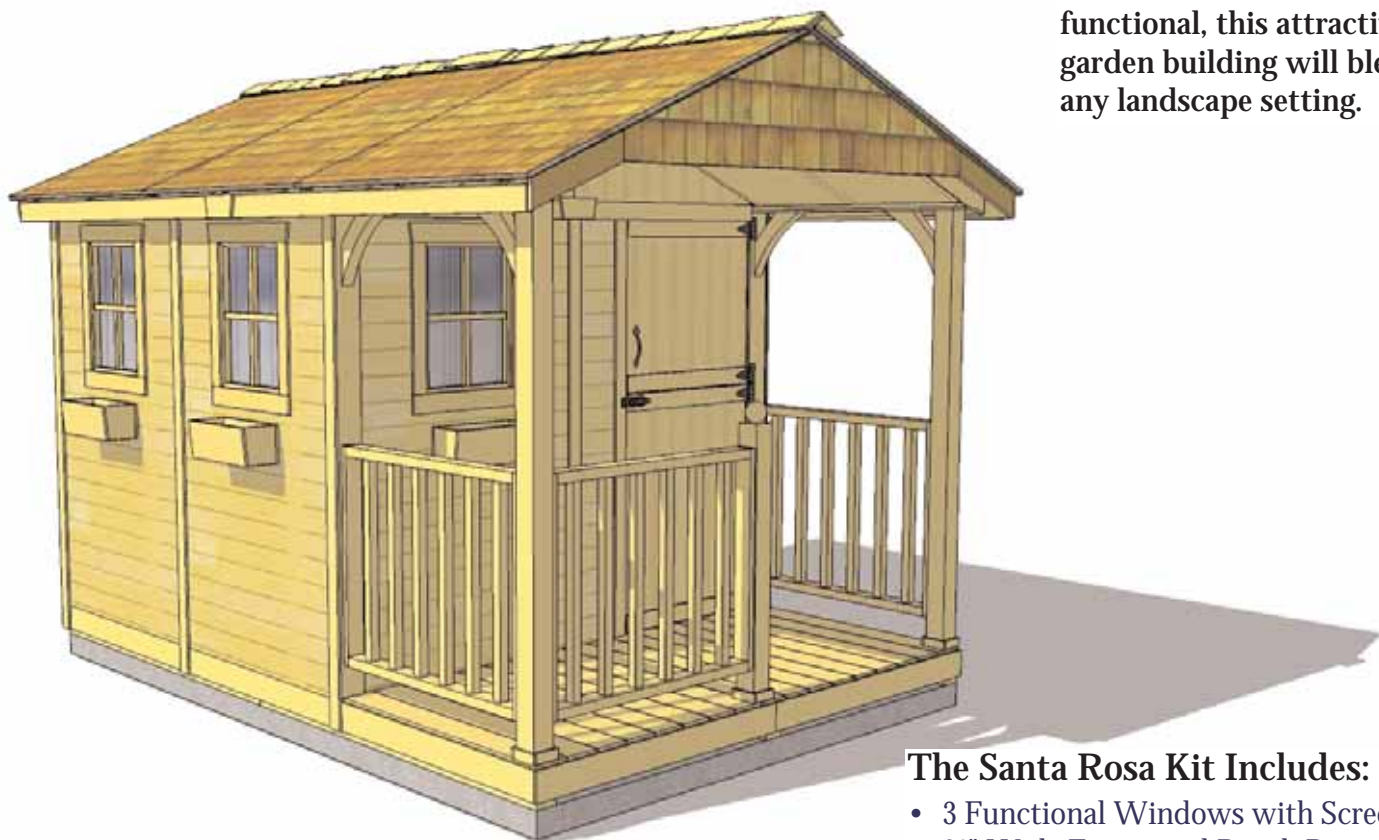

8'x12' Santa Rosa Garden Shed

Item#SR812

The Santa Rosa is an ideal garden shed for mom, a playhouse for the kids, or a retreat for dad. Versatile and functional, this attractive cedar garden building will blend into any landscape setting.

The Santa Rosa Kit Includes:

- 3 Functional Windows with Screens
- 31" Wide Functional Dutch Door
- Decorative Cedar Shingle Gables
- Western Red Cedar Construction
- 4 ft Cedar Deck on Porch
- Mahogany Veneer on Interior Panels
- Cedar Roof with Shingles Already Attached
- Panelized For Quick Assembly
- Hardware Included (screws and nails).

Specifications:

- A: Outside Height = 105"
 B: Outside Wall Depth = 138 1/2"
 C: Outside Wall Width = 98"
 D: Enclosed Shed Depth = 93"
 E: Porch Depth = 44"
 F: Front Porch Roof Height = 78"
 G: Window Openings = 14" x 20"
 H: Door Dimensions = 31" w x 72" h