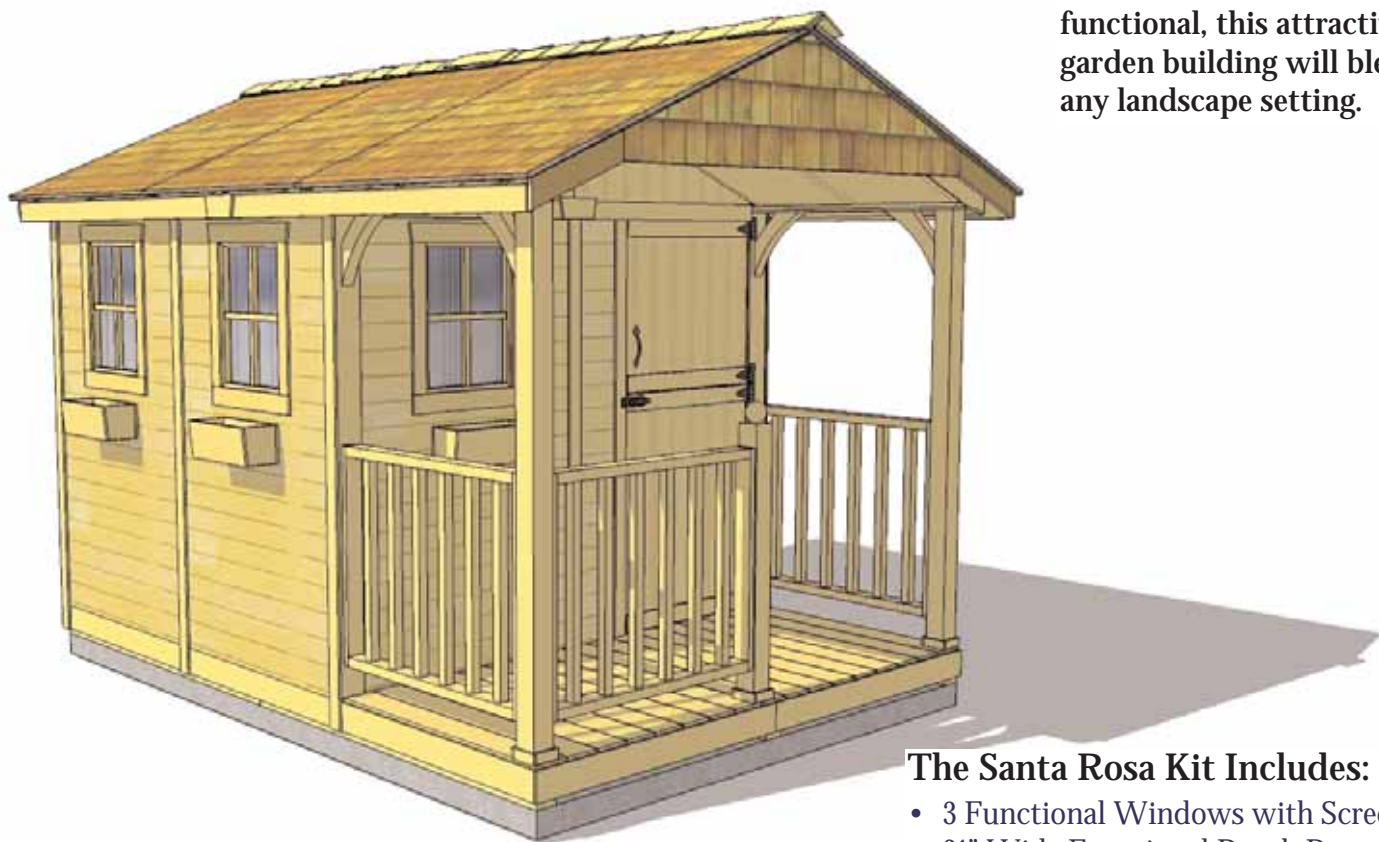

8'x12' Santa Rosa Garden Shed

Item#SR812

The Santa Rosa is an ideal garden shed for mom, a playhouse for the kids, or a retreat for dad. Versatile and functional, this attractive cedar garden building will blend into any landscape setting.

The Santa Rosa Kit Includes:

- 3 Functional Windows with Screens
- 31" Wide Functional Dutch Door
- Decorative Cedar Shingle Gables
- Western Red Cedar Construction
- 4 ft Cedar Deck on Porch
- Mahogany Veneer on Interior Panels
- Cedar Roof with Shingles Already Attached
- Panelized For Quick Assembly
- Hardware Included (screws and nails).

Specifications:

- A: Outside Height = 105"
 B: Outside Wall Depth = 138 1/2"
 C: Outside Wall Width = 98"
 D: Enclosed Shed Depth = 93"
 E: Porch Depth = 44"
 F: Front Porch Roof Height = 78"
 G: Window Openings = 14" x 20"
 H: Door Dimensions = 31" w x 72" h