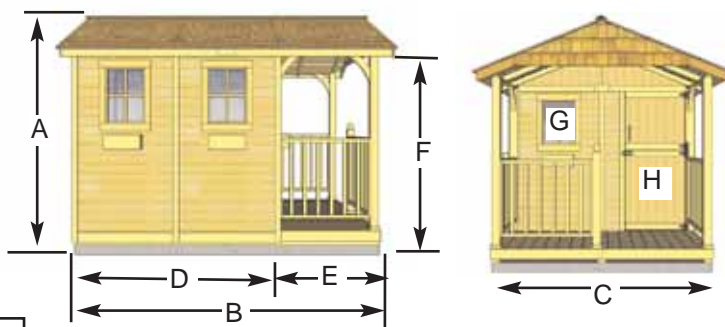

8'x12' Santa Rosa Garden Shed

Item#SR812

The Santa Rosa is an ideal garden shed for mom, a playhouse for the kids, or a retreat for dad. Versatile and functional, this attractive cedar garden building will blend into any landscape setting.

The Santa Rosa Kit Includes:

- 3 Functional Windows with Screens
- 31" Wide Functional Dutch Door
- Decorative Cedar Shingle Gables
- Western Red Cedar Construction
- 4 ft Cedar Deck on Porch
- Mahogany Veneer on Interior Panels
- Cedar Roof with Shingles Already Attached
- Panelized For Quick Assembly
- Hardware Included (screws and nails).

Specifications:

- A: Outside Height = 105"
 B: Outside Wall Depth = 138 1/2"
 C: Outside Wall Width = 98"
 D: Enclosed Shed Depth = 93"
 E: Porch Depth = 44"
 F: Front Porch Roof Height = 78"
 G: Window Openings = 14" x 20"
 H: Door Dimensions = 31" w x 72" h