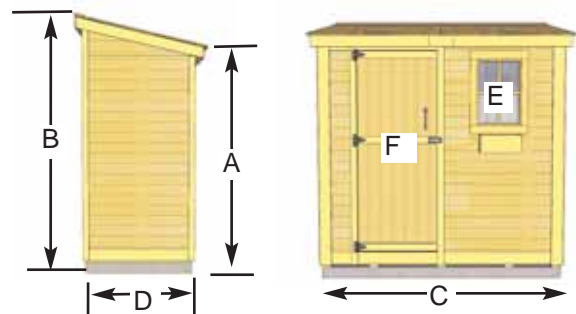

## 8'x4' SpaceSaver Garden Shed

Item#SS84 & SS84D

This functional and attractive lean-to style shed will be perfect against a fence or up tight to house.

Double Door Model - No Window

### The SpaceSaver Kit Includes:

- SS84 - 1 Fixed Window (16" w x 22" h)
- Functional Door Configuration
- Western Red Cedar Construction
- 2x3 Frame Construction
- Mahogany Veneer on Interior Panels
- Cedar Roof with Shingles Already Attached
- Panelized For Quick Assembly
- Hardware Included (screws and nails).

### Specifications:

- A: Outside Height (Front) = 83"  
 B: Outside Height (Rear) = 95"  
 C: Outside Wall Width = 97 1/2"  
 D: Outside Wall Depth = 47 1/2"  
 E: Window Opening = 16" w x 22" h  
 F: Door Dimensions = 31" w x 72" h  
 \*Model SS84-D - Door Dimension - 62" w x 72" h