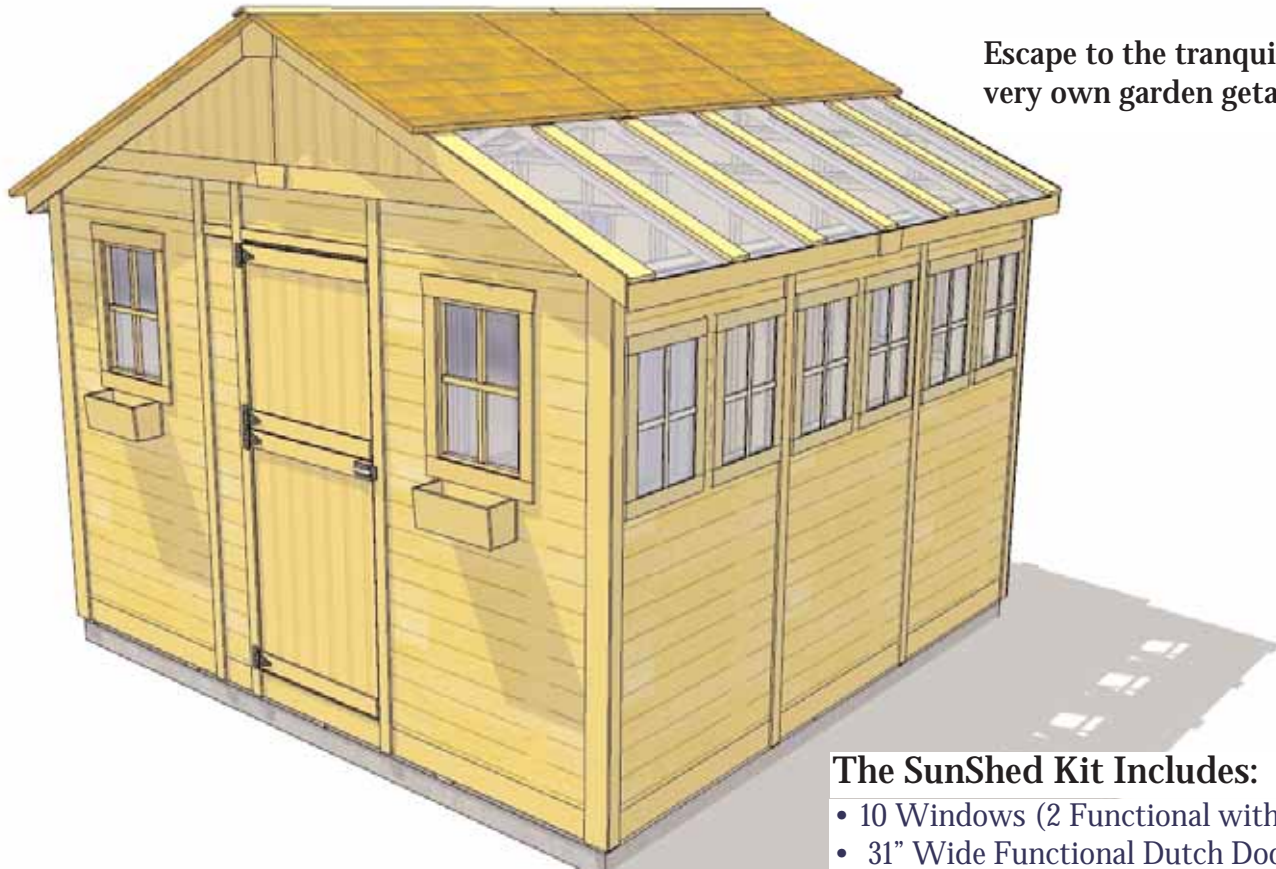

12'x12' SunShed Garden Building

Item#SSGS1212

Escape to the tranquility of your very own garden getaway.

The SunShed Kit Includes:

- 10 Windows (2 Functional with Screens)
- 31" Wide Functional Dutch Door
- "L" Shaped Full Wall Workbench
- Lexan Polycarbonate Roof Windows (1 side)
- Western Red Cedar Construction
- Mahogany Veneer on Interior Panels
- Cedar Roof with Shingles Already Attached
- Panelized For Quick Assembly
- Hardware Included (screws and nails).

Specifications:

- A: Outside Height = 113"
 B: Outside Wall Depth = 138"
 C: Outside Wall Width = 143 1/2"
 D: Side Wall Height = 72"
 E: Window Opening = 14" w x 20" h
 F: Door Dimensions = 31" w x 72" h
 G: Window Opening = 12" w x 22" h