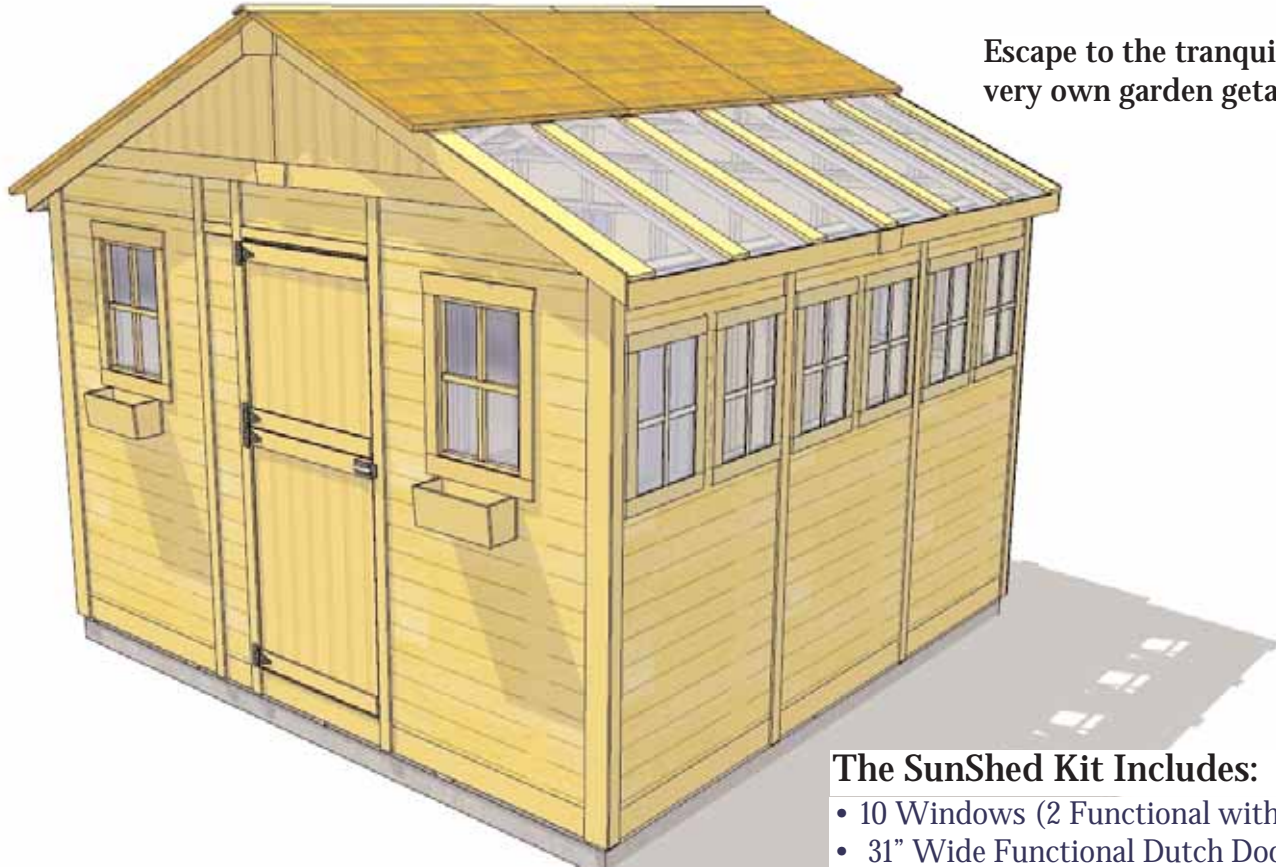

# 12'x12' SunShed Garden Building

Item#SSGS1212

Escape to the tranquility of your very own garden getaway.

### The SunShed Kit Includes:

- 10 Windows (2 Functional with Screens)
- 31" Wide Functional Dutch Door
- "L" Shaped Full Wall Workbench
- Lexan Polycarbonate Roof Windows (1 side)
- Western Red Cedar Construction
- Mahogany Veneer on Interior Panels
- Cedar Roof with Shingles Already Attached
- Panelized For Quick Assembly
- Hardware Included (screws and nails).

### Specifications:

- A: Outside Height = 113"  
 B: Outside Wall Depth = 138"  
 C: Outside Wall Width = 143 1/2"  
 D: Side Wall Height = 72"  
 E: Window Opening = 14" w x 20" h  
 F: Door Dimensions = 31" w x 72" h  
 G: Window Opening = 12" w x 22" h