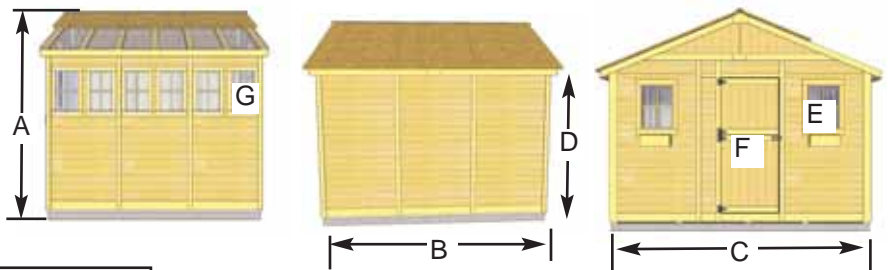

# 12'x12' SunShed Garden Building

Item#SSGS1212

Escape to the tranquility of your very own garden getaway.

### The SunShed Kit Includes:

- 10 Windows (2 Functional with Screens)
- 31" Wide Functional Dutch Door
- "L" Shaped Full Wall Workbench
- Lexan Polycarbonate Roof Windows (1 side)
- Western Red Cedar Construction
- Mahogany Veneer on Interior Panels
- Cedar Roof with Shingles Already Attached
- Panelized For Quick Assembly
- Hardware Included (screws and nails).

### Specifications:

- A: Outside Height = 113"  
 B: Outside Wall Depth = 138"  
 C: Outside Wall Width = 143 1/2"  
 D: Side Wall Height = 72"  
 E: Window Opening = 14" w x 20" h  
 F: Door Dimensions = 31" w x 72" h  
 G: Window Opening = 12" w x 22" h