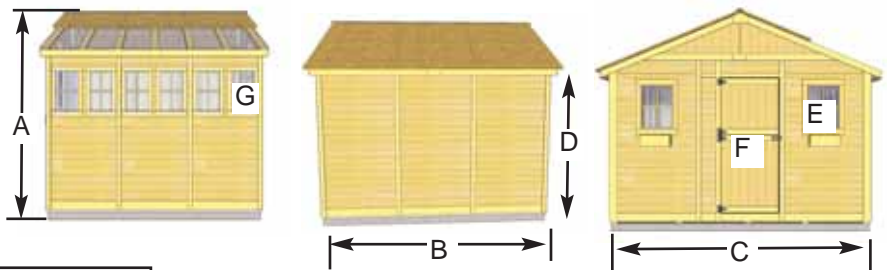

12'x12' SunShed Garden Building

Item#SSGS1212

Escape to the tranquility of your very own garden getaway.

The SunShed Kit Includes:

- 10 Windows (2 Functional with Screens)
- 31" Wide Functional Dutch Door
- "L" Shaped Full Wall Workbench
- Lexan Polycarbonate Roof Windows (1 side)
- Western Red Cedar Construction
- Mahogany Veneer on Interior Panels
- Cedar Roof with Shingles Already Attached
- Panelized For Quick Assembly
- Hardware Included (screws and nails).

Specifications:

- A: Outside Height = 113"
 B: Outside Wall Depth = 138"
 C: Outside Wall Width = 143 1/2"
 D: Side Wall Height = 72"
 E: Window Opening = 14" w x 20" h
 F: Door Dimensions = 31" w x 72" h
 G: Window Opening = 12" w x 22" h

Shipping Pkg#1 Size: 52" w x 44" h x 88" l
 Shipping Pkg#2 Size: 48" w x 44" h x 88" l
 Shipping Weight: = 1850 lbs