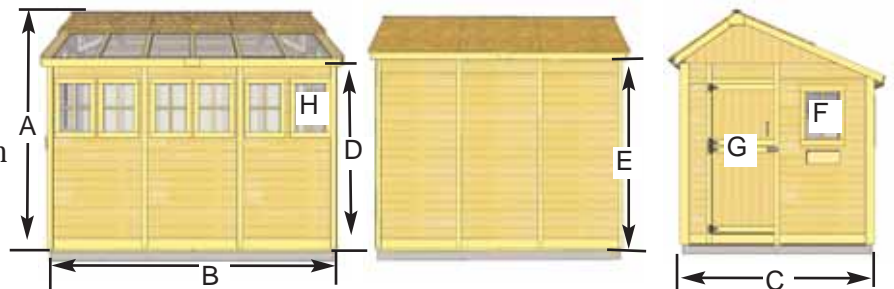

8'x12' SunShed Garden Building

Item#SSGS812

Escape to the tranquility of your very own garden getaway.

The SunShed Kit Includes:

- 8 Windows (2 Functional with Screens)
- 31" Wide Functional Dutch Door
- "L" Shaped Full Wall Workbench
- Lexan Polycarbonate Roof Windows - 6mm Thick
- Western Red Cedar Construction
- Mahogany Veneer on Interior Panels
- Cedar Roof with Shingles Already Attached
- Panelized For Quick Assembly
- Hardware Included (screws and nails).

Specifications:

- A: Outside Height = 112"
- B: Outside Wall Depth = 138"
- C: Outside Wall Width = 98"
- D: Short Wall Height = 72"
- E: Tall Wall Height = 83"
- F: Window Opening = 14" w x 20" h
- G: Door Dimensions = 31" w x 72" h
- H: Window Opening = 12" w x 22" h

Shipping Pkg. Size: 52" w x 57" h x 88" l
Shipping Weight: = 1150 lbs