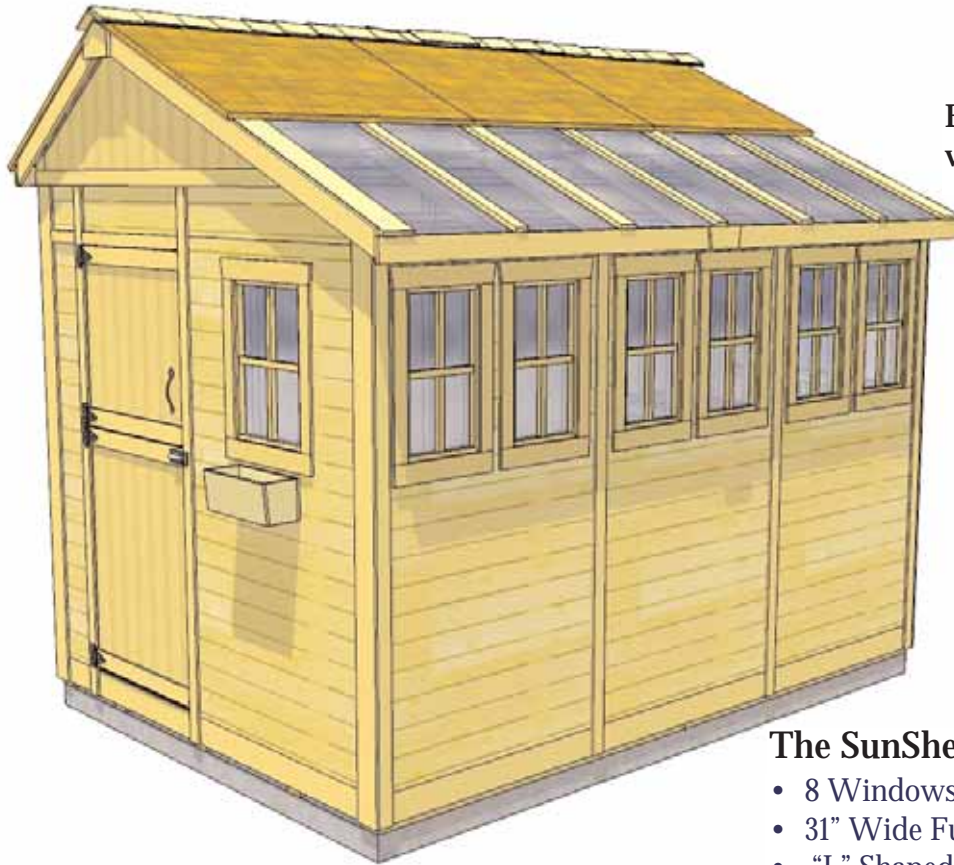

8'x12' SunShed Garden Building

Item#SSGS812

Escape to the tranquility of your very own garden getaway.

The SunShed Kit Includes:

- 8 Windows (2 Functional with Screens)
- 31" Wide Functional Dutch Door
- "L" Shaped Full Wall Workbench
- Lexan Polycarbonate Roof Windows - 6mm Thick
- Western Red Cedar Construction
- Mahogany Veneer on Interior Panels
- Cedar Roof with Shingles Already Attached
- Panelized For Quick Assembly
- Hardware Included (screws and nails).

Specifications:

- A: Outside Height = 112"
- B: Outside Wall Depth = 138"
- C: Outside Wall Width = 98"
- D: Short Wall Height = 72"
- E: Tall Wall Height = 83"
- F: Window Opening = 14" w x 20" h
- G: Door Dimensions = 31" w x 72" h
- H: Window Opening = 12" w x 22" h