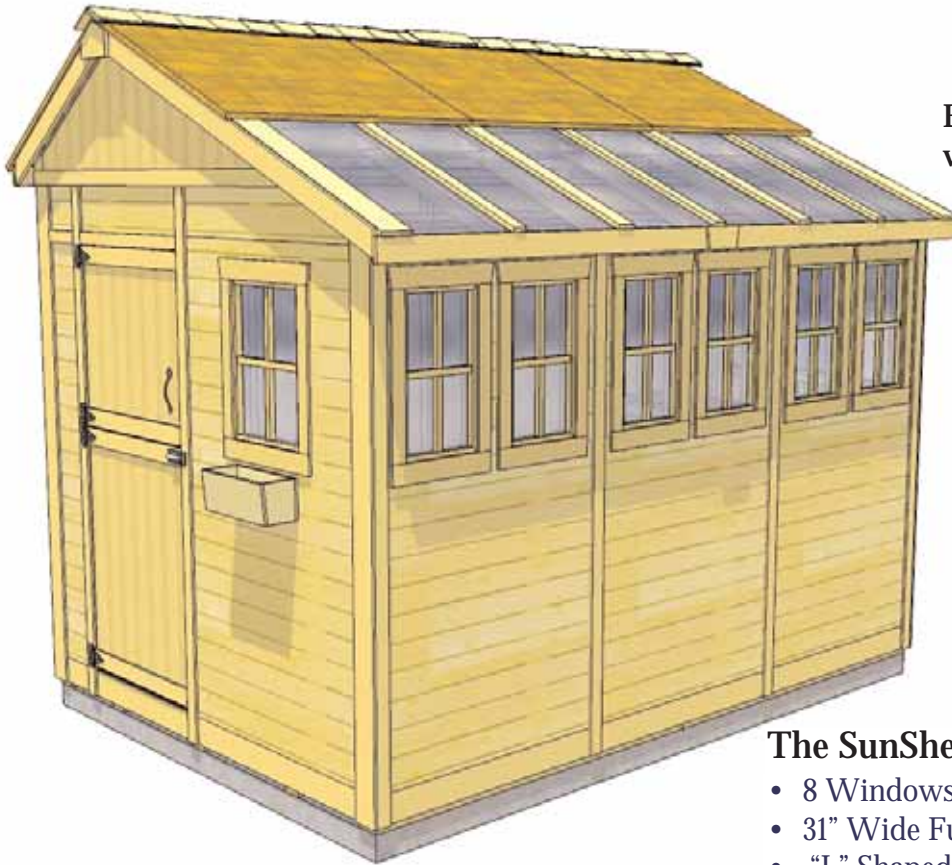

8'x12' SunShed Garden Building

Item#SSGS812

Escape to the tranquility of your very own garden getaway.

The SunShed Kit Includes:

- 8 Windows (2 Functional with Screens)
- 31" Wide Functional Dutch Door
- "L" Shaped Full Wall Workbench
- Lexan Polycarbonate Roof Windows - 6mm Thick
- Western Red Cedar Construction
- Mahogany Veneer on Interior Panels
- Cedar Roof with Shingles Already Attached
- Panelized For Quick Assembly
- Hardware Included (screws and nails).

Specifications:

- A: Outside Height = 112"
- B: Outside Wall Depth = 138"
- C: Outside Wall Width = 98"
- D: Short Wall Height = 72"
- E: Tall Wall Height = 83"
- F: Window Opening = 14" w x 20" h
- G: Door Dimensions = 31" w x 72" h
- H: Window Opening = 12" w x 22" h