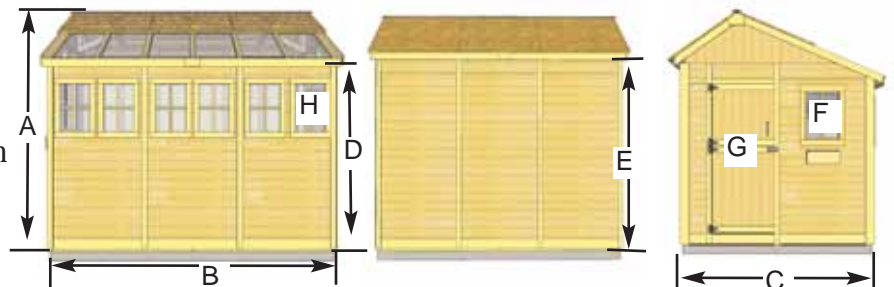

8'x12' SunShed Garden Building

Item#SSGS812

Escape to the tranquility of your very own garden getaway.

The SunShed Kit Includes:

- 8 Windows (2 Functional with Screens)
- 31" Wide Functional Dutch Door
- "L" Shaped Full Wall Workbench
- Lexan Polycarbonate Roof Windows - 6mm Thick
- Western Red Cedar Construction
- Mahogany Veneer on Interior Panels
- Cedar Roof with Shingles Already Attached
- Panelized For Quick Assembly
- Hardware Included (screws and nails).

Specifications:

- A: Outside Height = 112"
- B: Outside Wall Depth = 138"
- C: Outside Wall Width = 98"
- D: Short Wall Height = 72"
- E: Tall Wall Height = 83"
- F: Window Opening = 14" w x 20" h
- G: Door Dimensions = 31" w x 72" h
- H: Window Opening = 12" w x 22" h

Shipping Pkg. Size: 52" w x 57" h x 88" l
Shipping Weight: = 1150 lbs